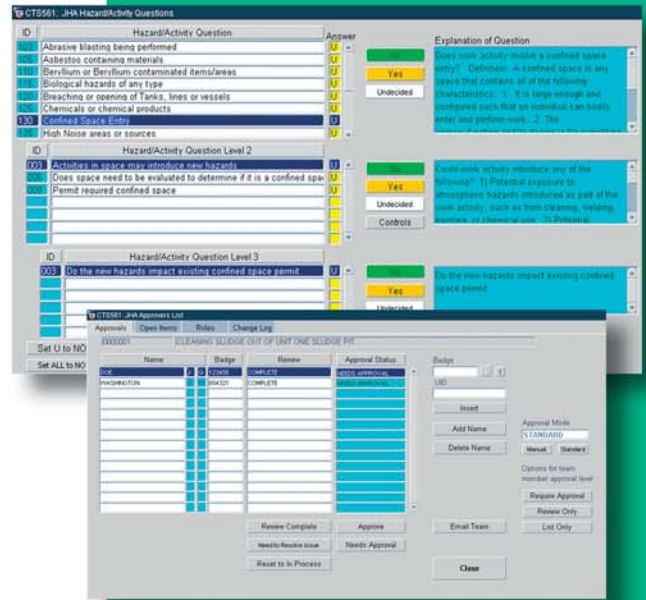

Job Hazard Analysis Selected Highlights

Easy Selection of Hazards & Controls

- Answer simple yes/no questions to identify hazards
- Immediate feedback on compliance and control requirements
- Direct link to relevant web-sites for hazard and control information
- Fully customizable hazard and control lists

Effortless Email Notification

- Automatically sends review notification to team members
- Send custom messages to all team members with push button ease
- Automatically keeps you informed of your jobs and theirs

Consistent, Flexible Reporting

- Create the report you want using simple check box selections
- Automatically generate field walk-down checklists
- Generate Adobe Acrobat PDF reports to easily Email and distribute

Integrated Solutions

- Automatic integration to Hazard Inventories including IH Sampling, Confined Spaces, Chemical Inventories, MSDS, Lessons Learned and much, much more!!

Web-Based Delivery

- Securely access your data and reports from any computer simply by using your web browser
- Server-based software allows fast, centralized updating

Serious Time Savings for JHA Creation

- Built-in features to copy existing jobs for update
- Maintain personal lists of custom hazards and controls
- Graded approach allows success at any level

Know Jobs are Safe and Compliant

- Electronic approvals for team members
- Built-in Knowledgebase ensures compliance