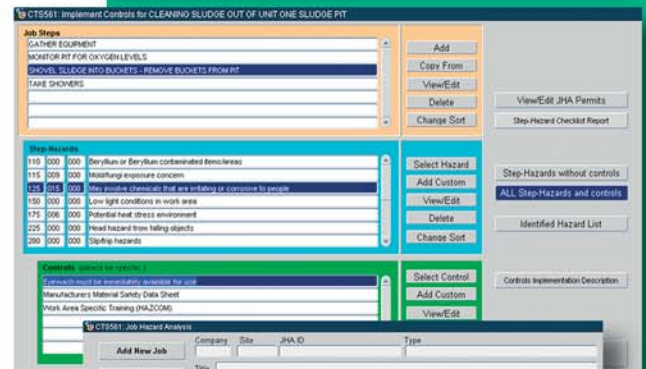

Job Hazard Analysis Selected Highlights

Easy Selection of Hazards & Controls

- Answer simple yes/no questions to identify hazards
- Immediate feedback on compliance and control requirements
- Direct link to relevant web-sites for hazard and control information
- Fully customizable hazard and control lists

Effortless Email Notification

- Automatically sends review notification to team members
- Send custom messages to all team members with push button ease
- Automatically keeps you informed of your jobs and theirs

Consistent, Flexible Reporting

- Create the report you want using simple check box selections
- Automatically generate field walk-down checklists
- Generate Adobe Acrobat PDF reports to easily Email and distribute

Integrated Solutions

- Automatic integration to Hazard Inventories including IH Sampling, Confined Spaces, Chemical Inventories, MSDS, Lessons Learned and much, much more!!

Web-Based Delivery

- Securely access your data and reports from any computer simply by using your web browser
- Server-based software allows fast, centralized updating

Serious Time Savings for JHA Creation

- Built-in features to copy existing jobs for update
- Maintain personal lists of custom hazards and controls
- Graded approach allows success at any level

Know Jobs are Safe and Compliant

- Electronic approvals for team members
- Built-in Knowledgebase ensures compliance